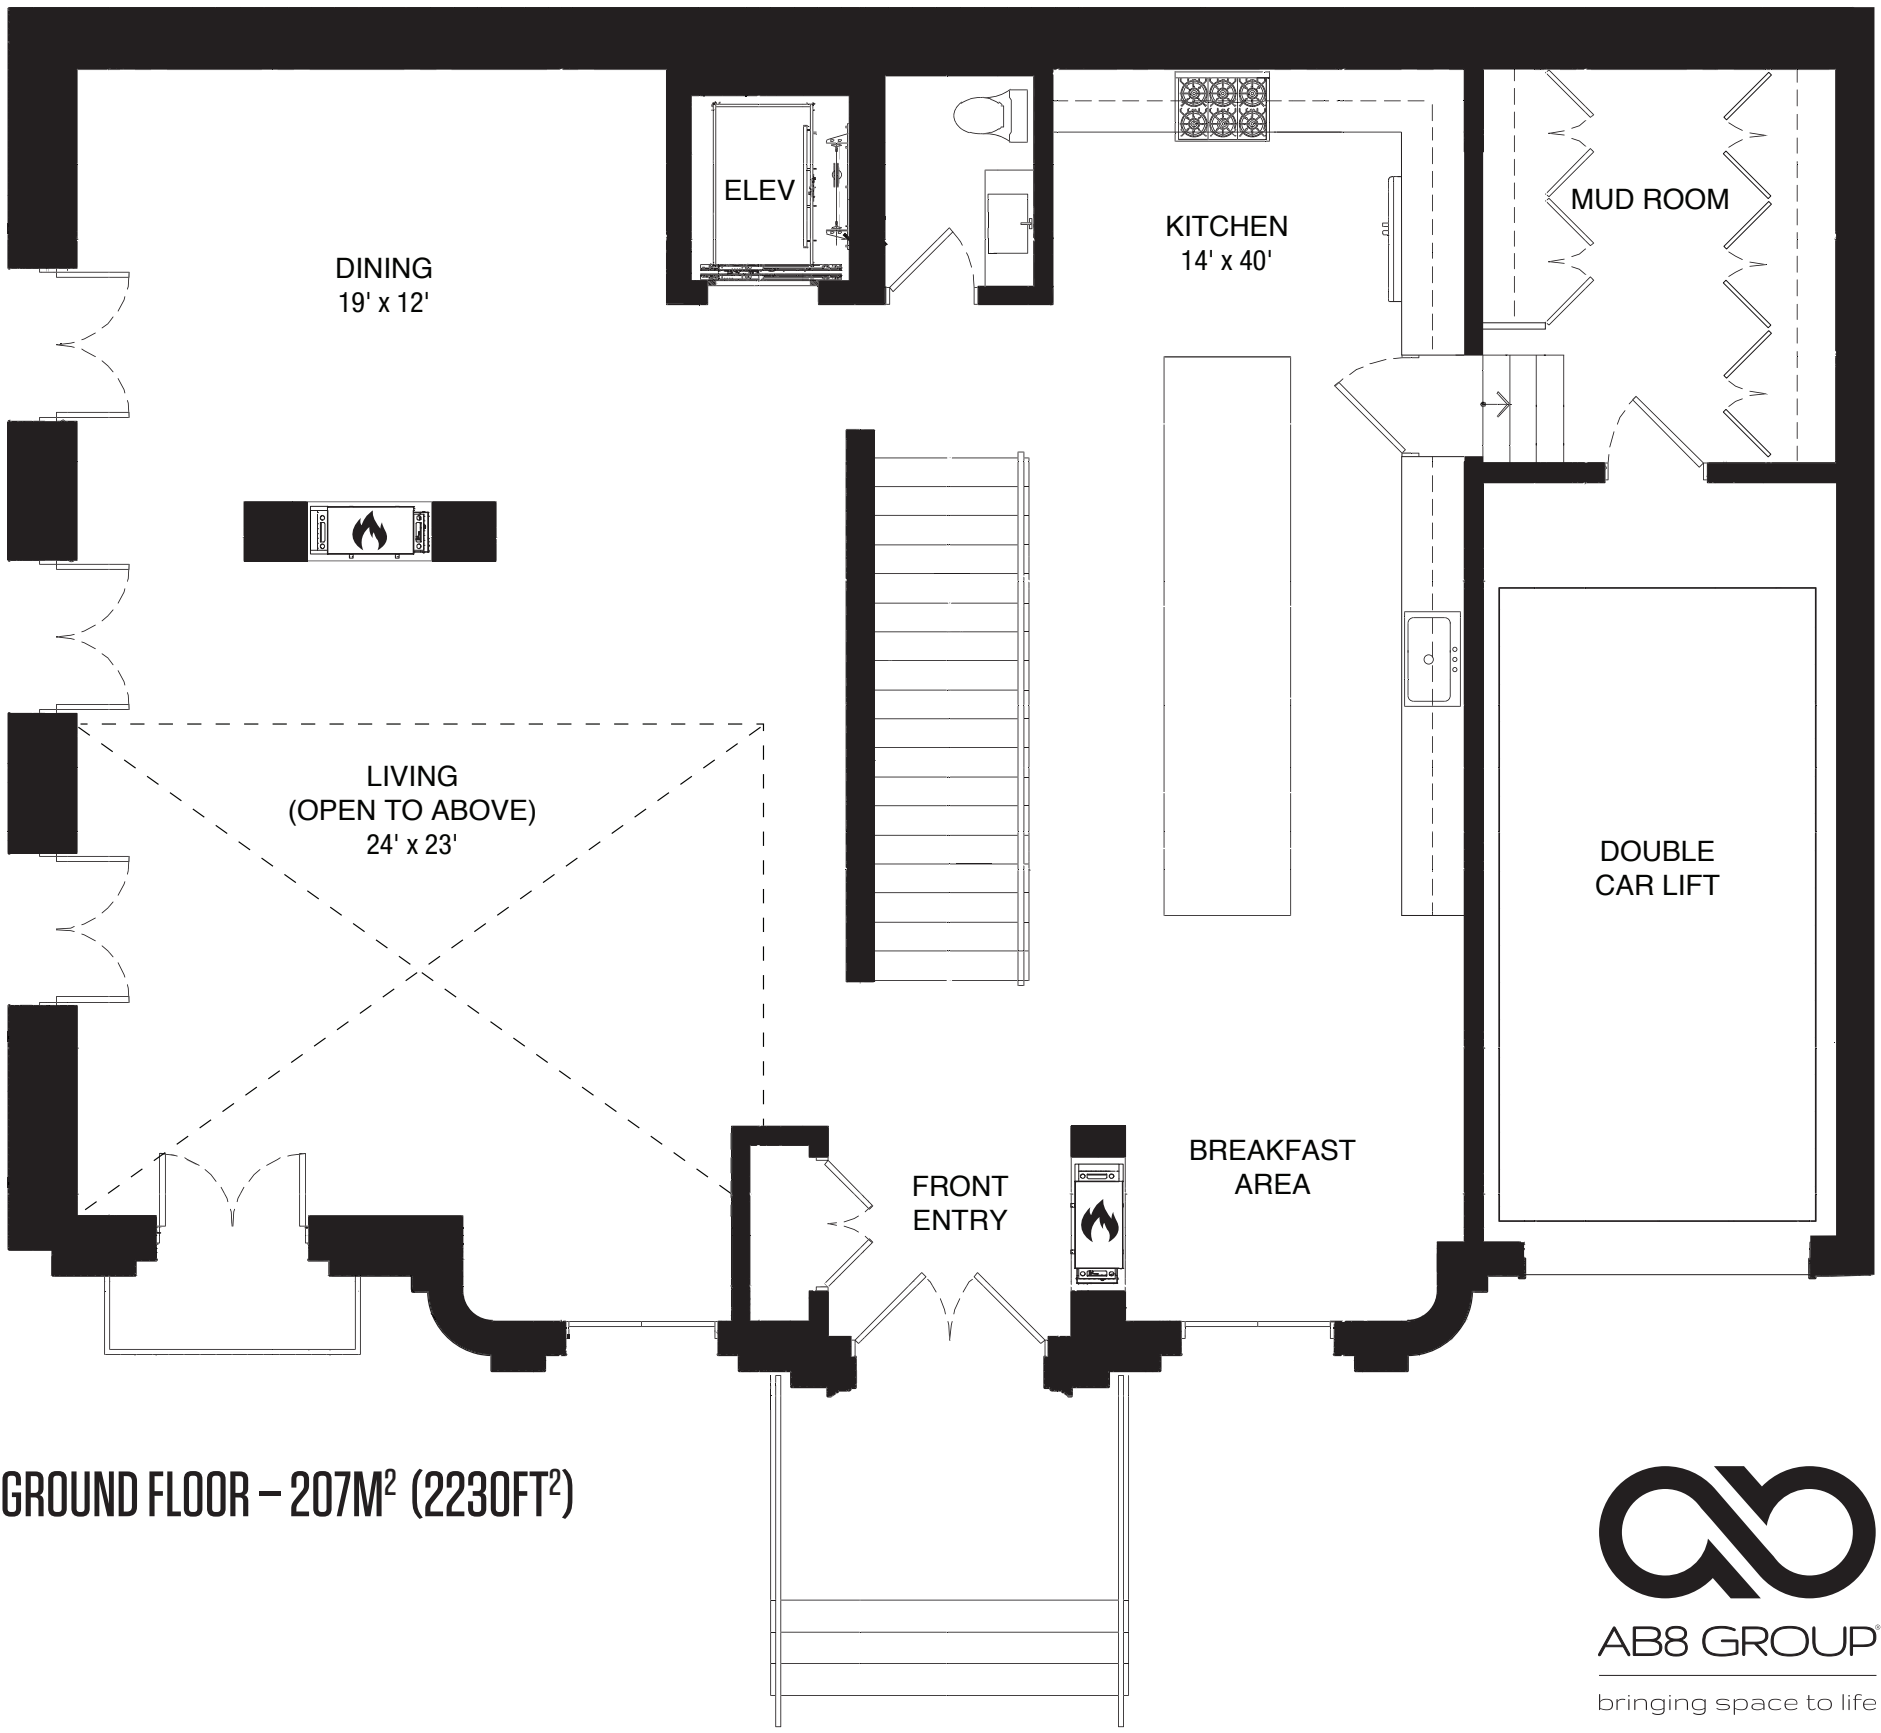

BASEMENT – 201M² (2164FT²)

AB8 GROUP

bringing space to life

GROUND FLOOR – 207M² (2230FT²)

SECOND FLOOR – 180M² (1938FT²)

THIRD FLOOR – 201M² (2165FT²)

AB8 GROUP[®]

bringing space to life

FOURTH FLOOR – 182M² (1960FT²)

AB8 GROUP®

bringing space to life

TERRACE – 76M² (820FT²)