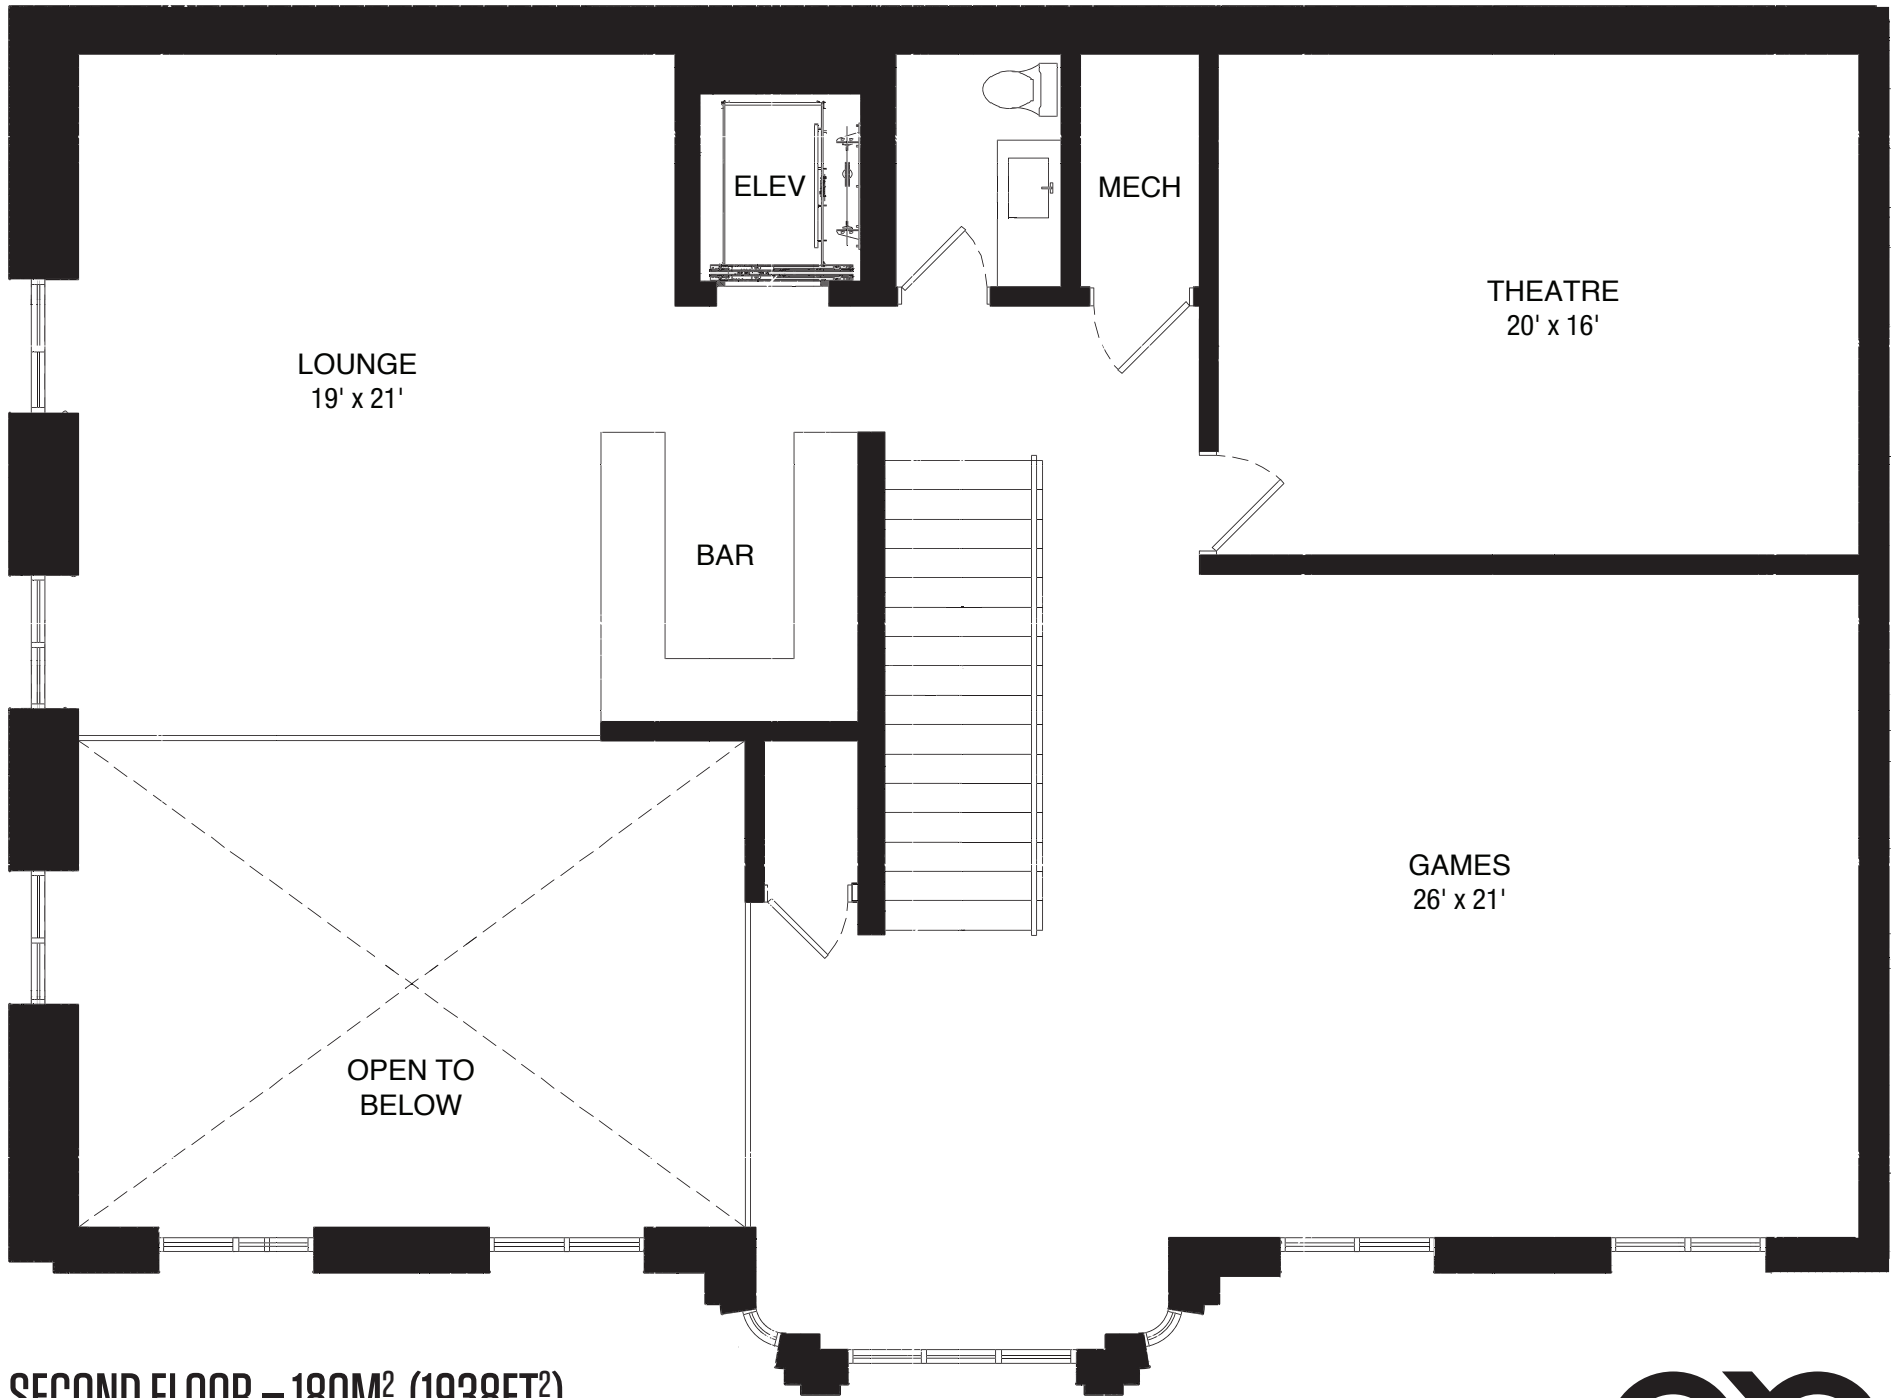

BASEMENT – 201M² (2164FT²)

AB8 GROUP

bringing space to life

GROUND FLOOR – 207M² (2230FT²)

SECOND FLOOR – 180M² (1938FT²)

THIRD FLOOR – 201M² (2165FT²)

AB8 GROUP[®]

bringing space to life

FOURTH FLOOR – 182M² (1960FT²)

AB8 GROUP®

bringing space to life

TERRACE – 76M² (820FT²)