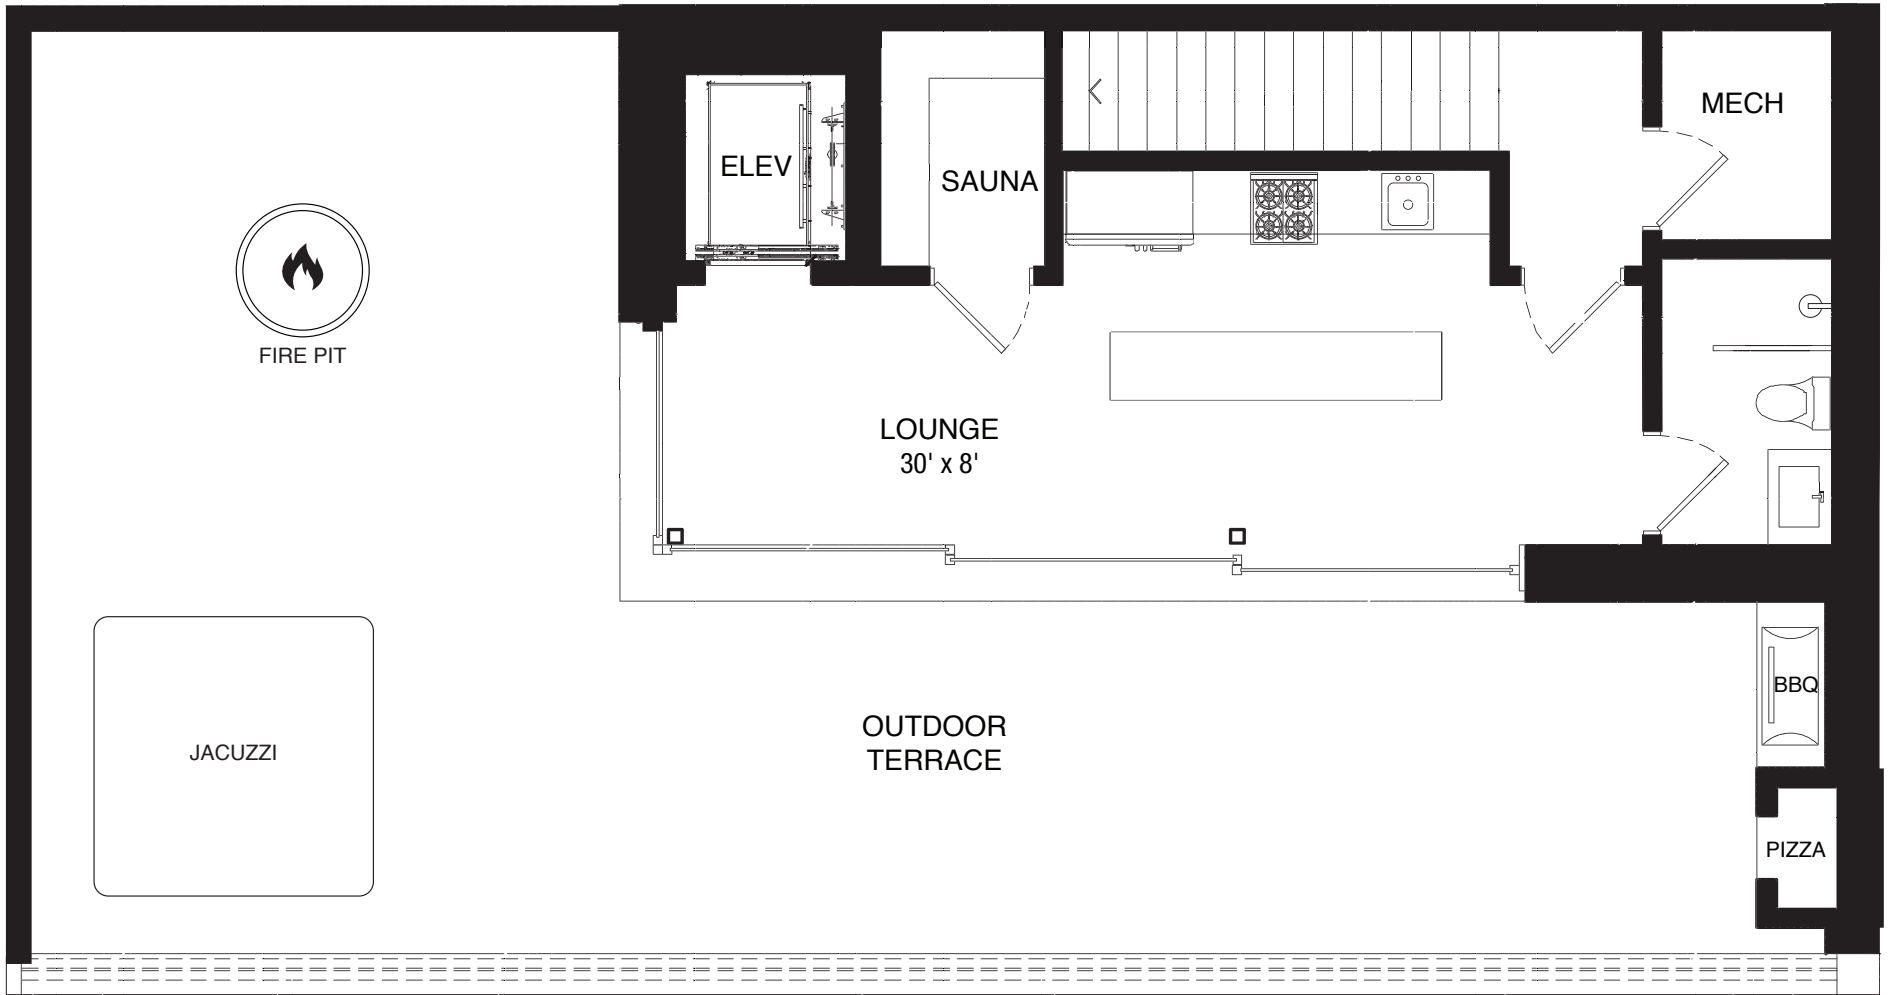

BASEMENT – 201M² (2164FT²)

AB8 GROUP

bringing space to life

GROUND FLOOR – 207M² (2230FT²)

SECOND FLOOR – 180M² (1938FT²)

THIRD FLOOR – 201M² (2165FT²)

AB8 GROUP[®]

bringing space to life

FOURTH FLOOR – 182M² (1960FT²)

AB8 GROUP®

bringing space to life

TERRACE – 76M² (820FT²)